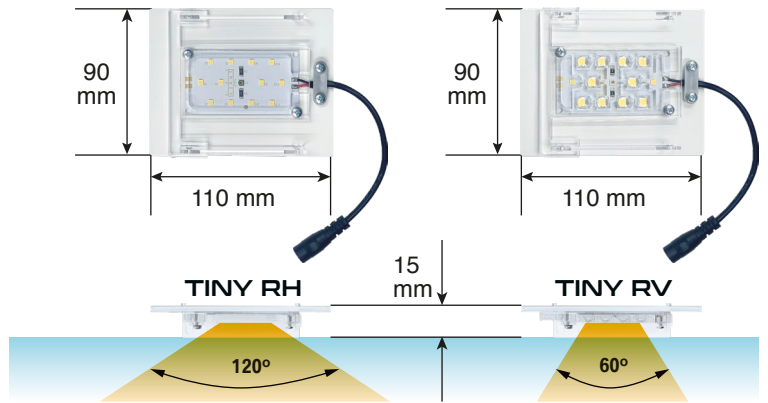

FEATURES

TRUE COLOURS

PHOTOSYNTHETICALLY ACTIVE RADIATION

WIDE BEAM OR FOCUSING OPTIC

DIMMABLE

The SKYLIGHT TINY RH/RV lamps were designed for vivariums equipped with a glass top. Lamps were designed for terrariums with living plants. The spectrum of light emitted by these lamps is suitable for the proper photosynthesis process, making these products suitable for growing even the most demanding plant species. SKYLIGHT TINY RH/RV are offered as set of 1 up to 8 independent lamps, and are suitable for several smaller vivariums or one larger enclosure with a width up to 150 cm and height up to 100 cm depending on the setup.

PARAMETERS

Power rating:	6 W
Luminous flux:	680 lm (RH), 620 lm (RV)
Colour temperature:	6000 K (RH), 6300 K (RV)
CRI:	89 (RH), 94 (RV)
Voltage rating:	12 V DC
Current rating:	500 mA

CONFIGURATION

Recommended for terrarium dimension:

TINY RH

Width [cm]	25	50	60	90	130	150
Depth [cm]	25	40	45	50	60	60
Height [cm]	40	50	60	60	60	80

TINY RV

Width [cm]	20	30	40	50	60	70
Depth [cm]	20	30	40	50	60	70
Height [cm]	60	60	70	80	90	100

SET of TINY RH/RV:						
Accessories included:	-----					
Cables						
Power supply	 12 W	 36 W	 36 W	 60 W	 90 W	 90 W