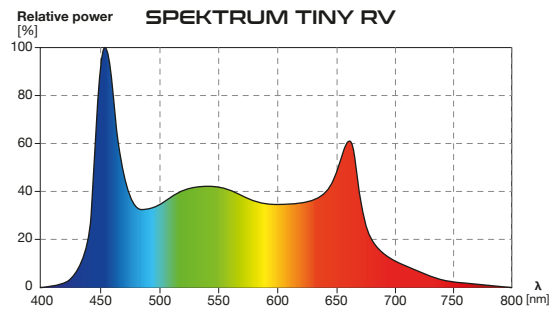

SKYLIGHT TINY RH
SKYLIGHT TINY RV

Modular system
suitable for majority of terrarium sizes