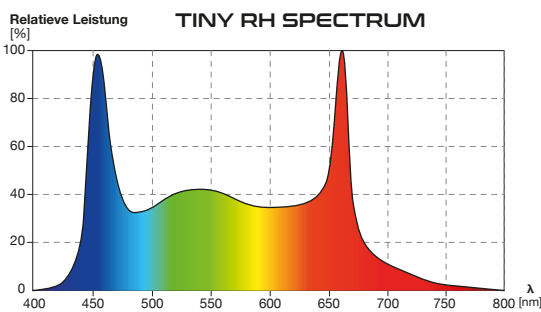

SKYLIGHT TINY RH SKYLIGHT TINY RV

Modulares System für die meisten Terrariengrößen geeignet