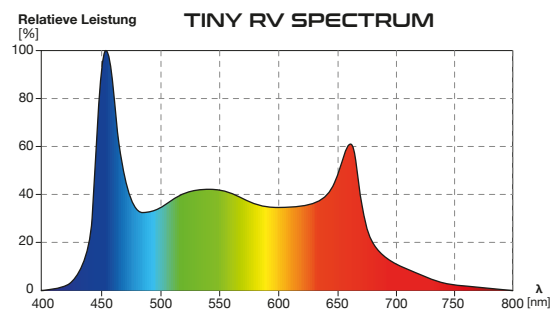

SKYLIGHT TINY RH SKYLIGHT TINY RV

Modulares System für die meisten Terrariengrößen geeignet