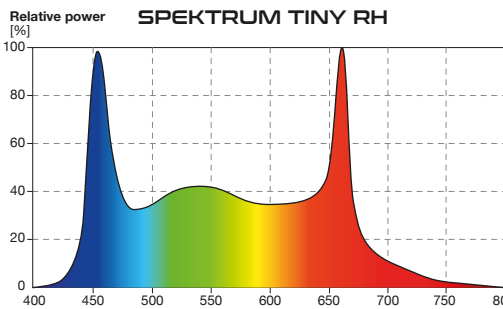

SKYLIGHT TINY RH
SKYLIGHT TINY RV

Modular system
suitable for majority of terrarium sizes